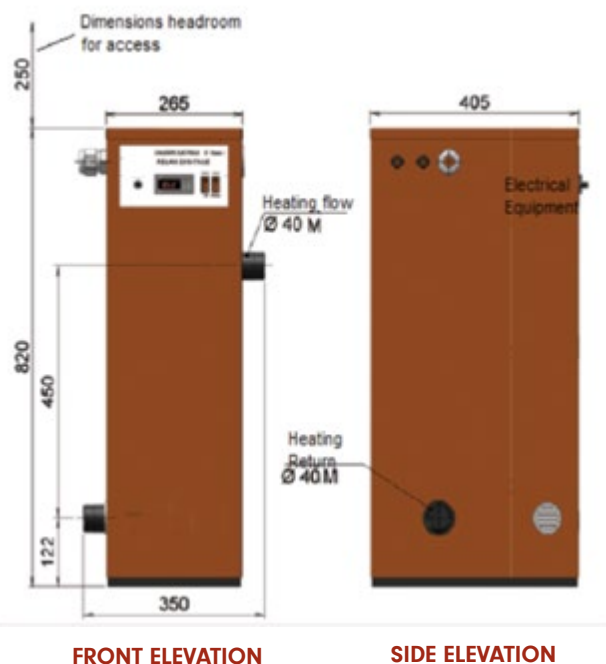

## ELECTRIC BOILER

Serving radiators, underfloor or  
convector space heating

2 stage digital controller

1 to 4 BARS working pressure

No flues, silent 99% GCV operation

90°C Max working temperature

Model	6kW	9kW	12kW	18kW	24kW
Output kW	6	6	12	18	24
No of immersion heater elements	3	3	3	6	6
3 phase A	10	15	20	30	40
1 phase A	30	45	60	90	120
Depth mm	350	350	350	350	350
Width mm	405	405	405	405	405
Height mm	820	820	820	820	820
Water content litres	17	17	17	17	17
Dry weight kg	22	22	22	22	22

### COMPONENTS OF THE RELAX DIGITALE ELECTRIC BOILER

1. Welded carbon steel body
2. Working pressure 4BARS
3. Incoloy immersion heaters
4. 240V 1phase or 415V 3phase
5. Limit thermostat set at 95°C
6. 2-stage digital controls
7. Digital controller & sensors
8. Maximum working temperature 90°C
9. Metal casing with insulation
10. Remote enable and lockout signal