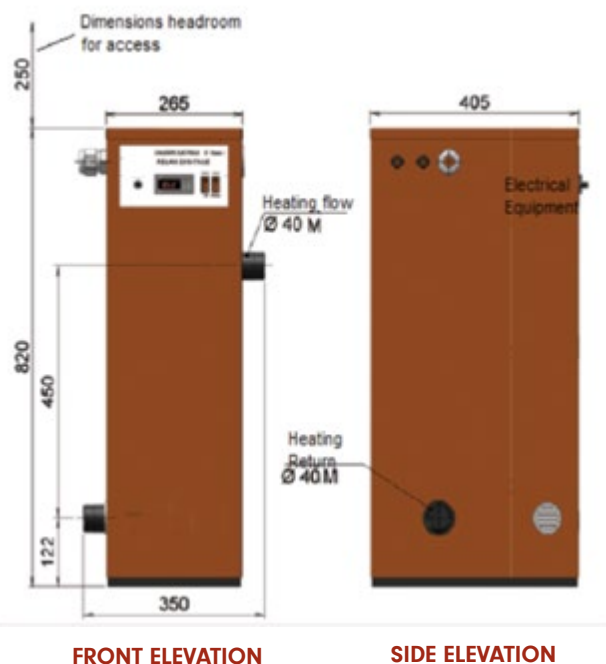

Model	6kW	9kW	12kW	18kW	24kW
Output kW	6	6	12	18	24
No of immersion heater elements	3	3	3	6	6
3 phase A	10	15	20	30	40
1 phase A	30	45	60	90	120
Depth mm	350	350	350	350	350
Width mm	405	405	405	405	405
Height mm	820	820	820	820	820
Water content litres	17	17	17	17	17
Dry weight kg	22	22	22	22	22

COMPONENTS OF THE RELAX DIGITALE ELECTRIC BOILER

1. Welded carbon steel body
2. Working pressure 4BARS
3. Incoloy immersion heaters
4. 240V 1phase or 415V 3phase
5. Limit thermostat set at 95°C
6. 2-stage digital controls
7. Digital controller & sensors
8. Maximum working temperature 90°C
9. Metal casing with insulation
10. Remote enable and lockout signal